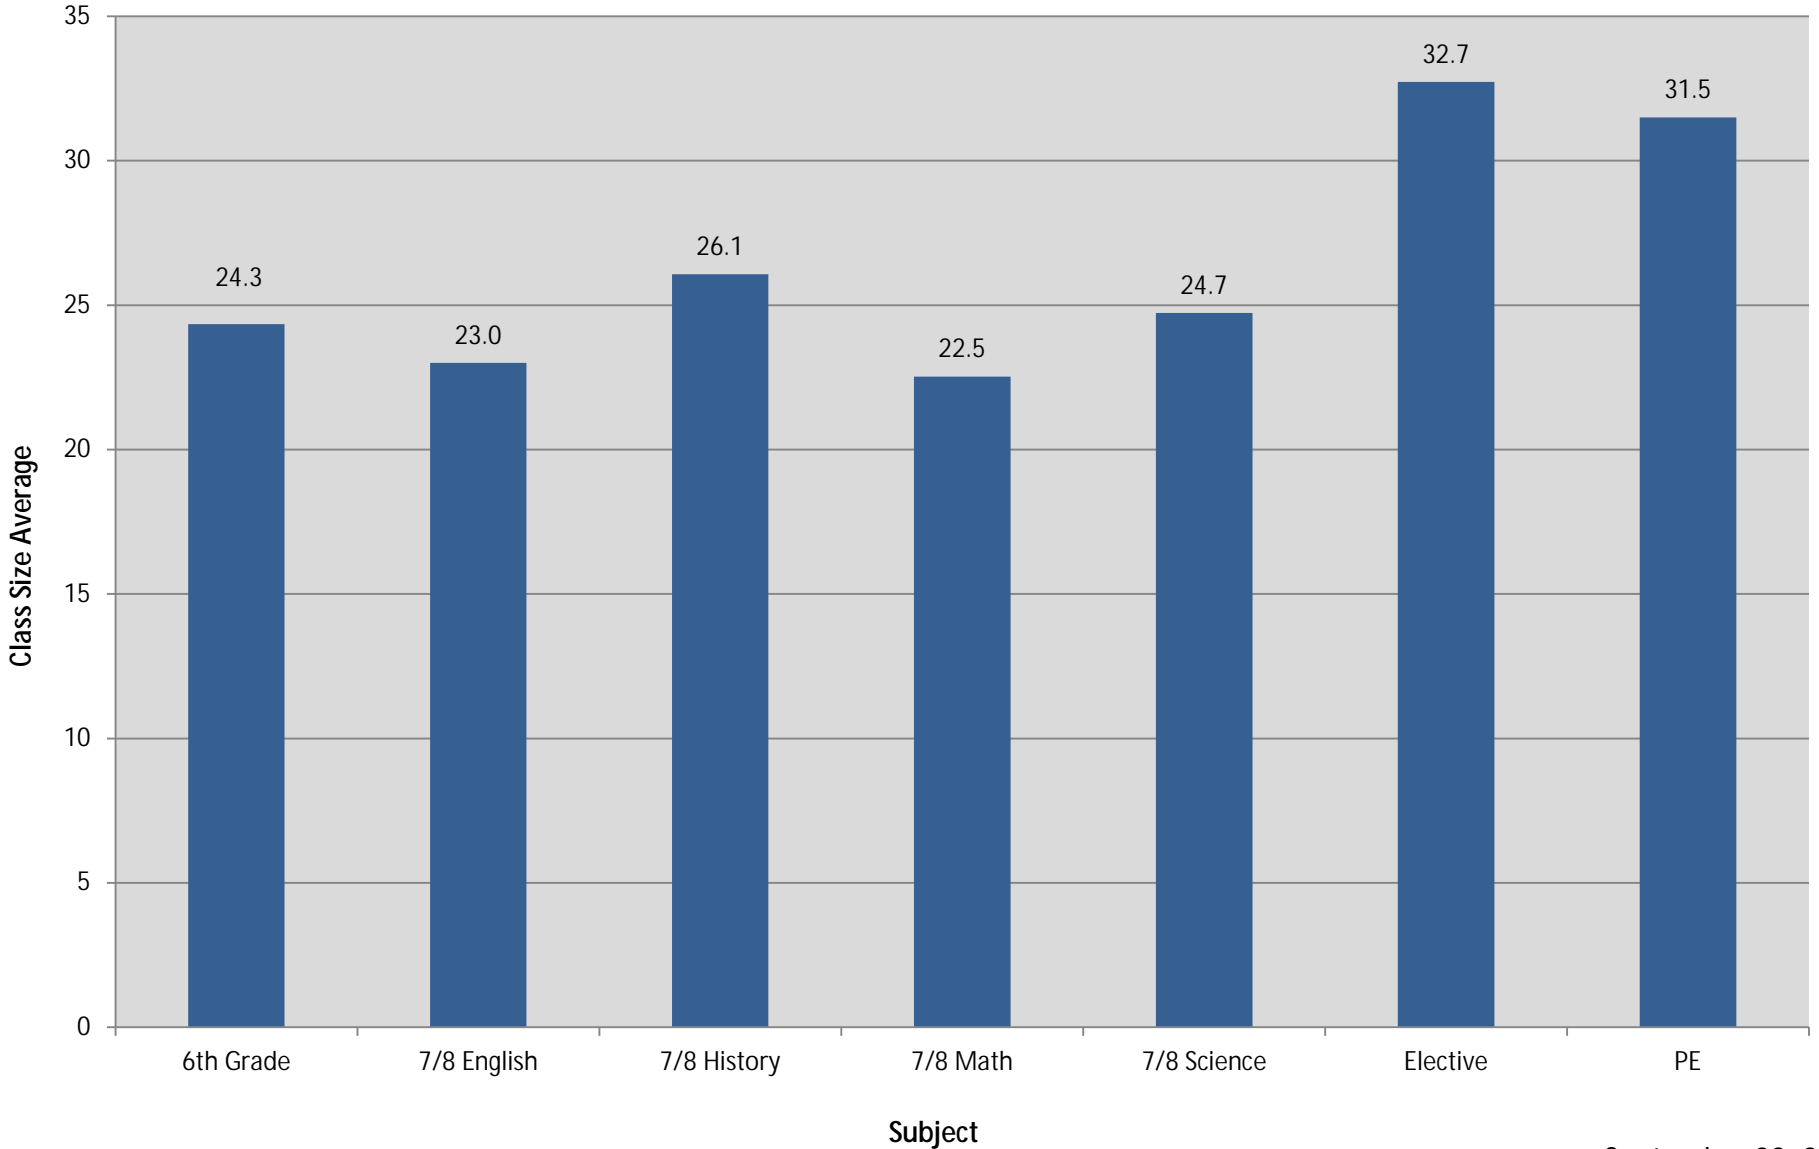

Middle School Class Size Average by Subject*

Berkeley Unified School District

Longfellow Class Size Average by Subject

Berkeley Unified School District

Willard Class Size Average by Subject

Berkeley Unified School District Berkeley High School Overall Average by SLC