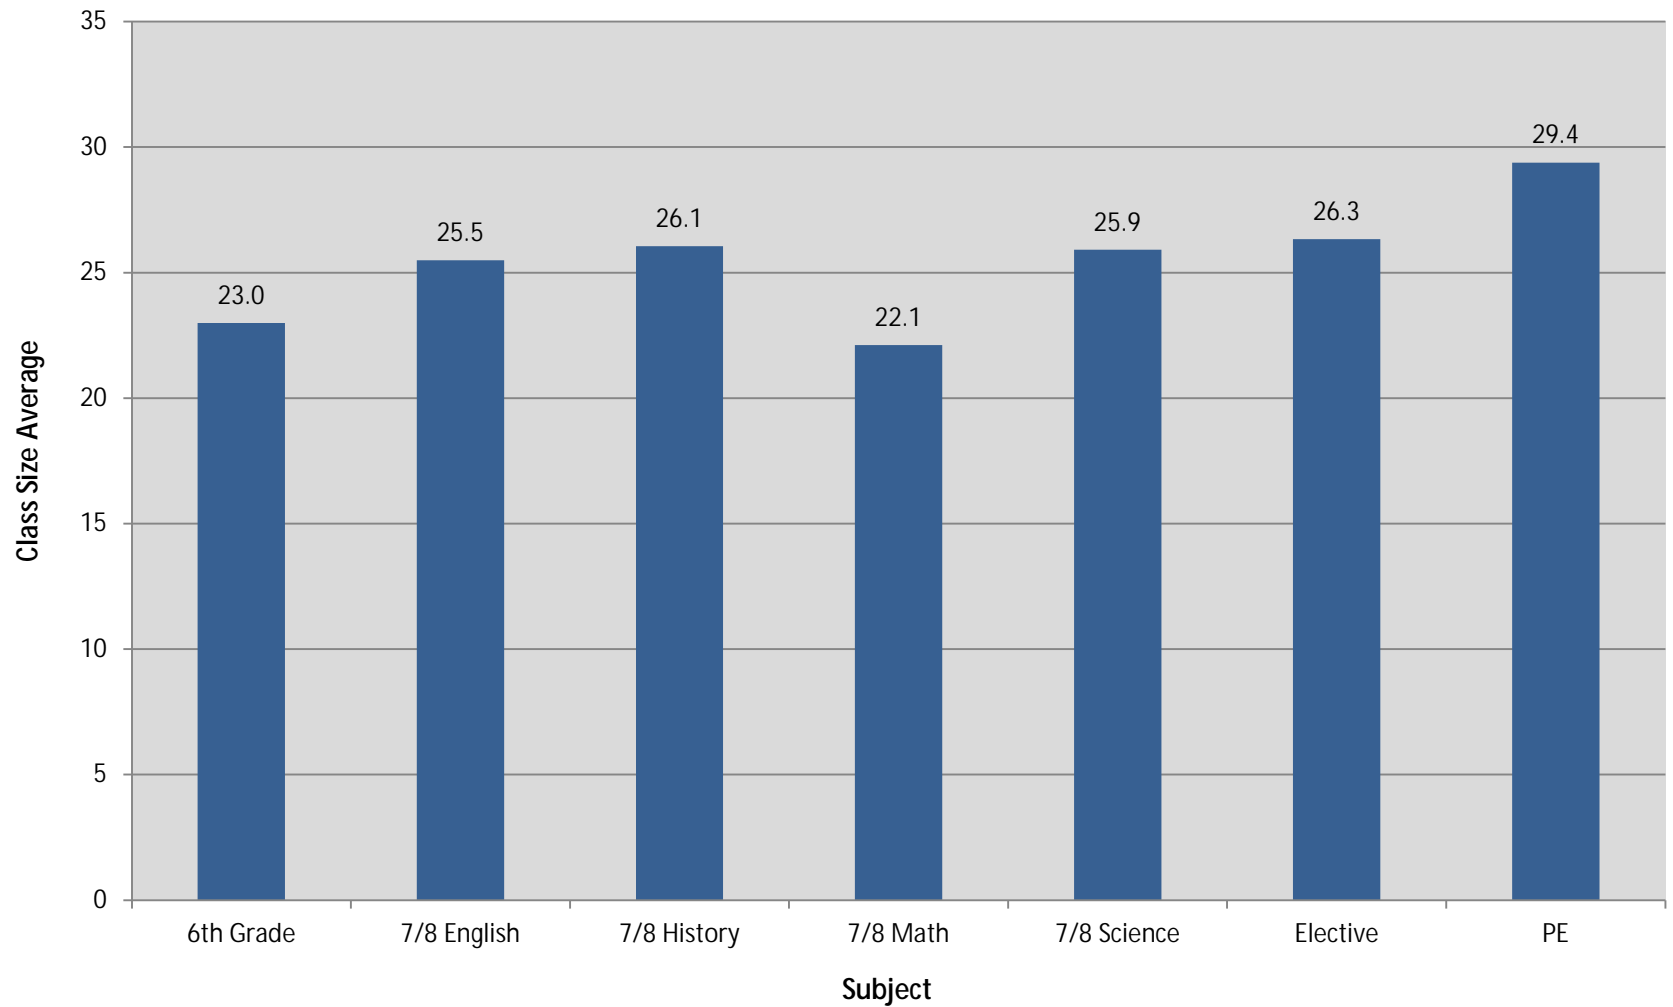

Middle School Class Size Average by Subject*

Berkeley Unified School District

Longfellow Class Size Average by Subject

Berkeley Unified School District

Willard Class Size Average by Subject

Berkeley Unified School District Berkeley High School Overall Average by SLC