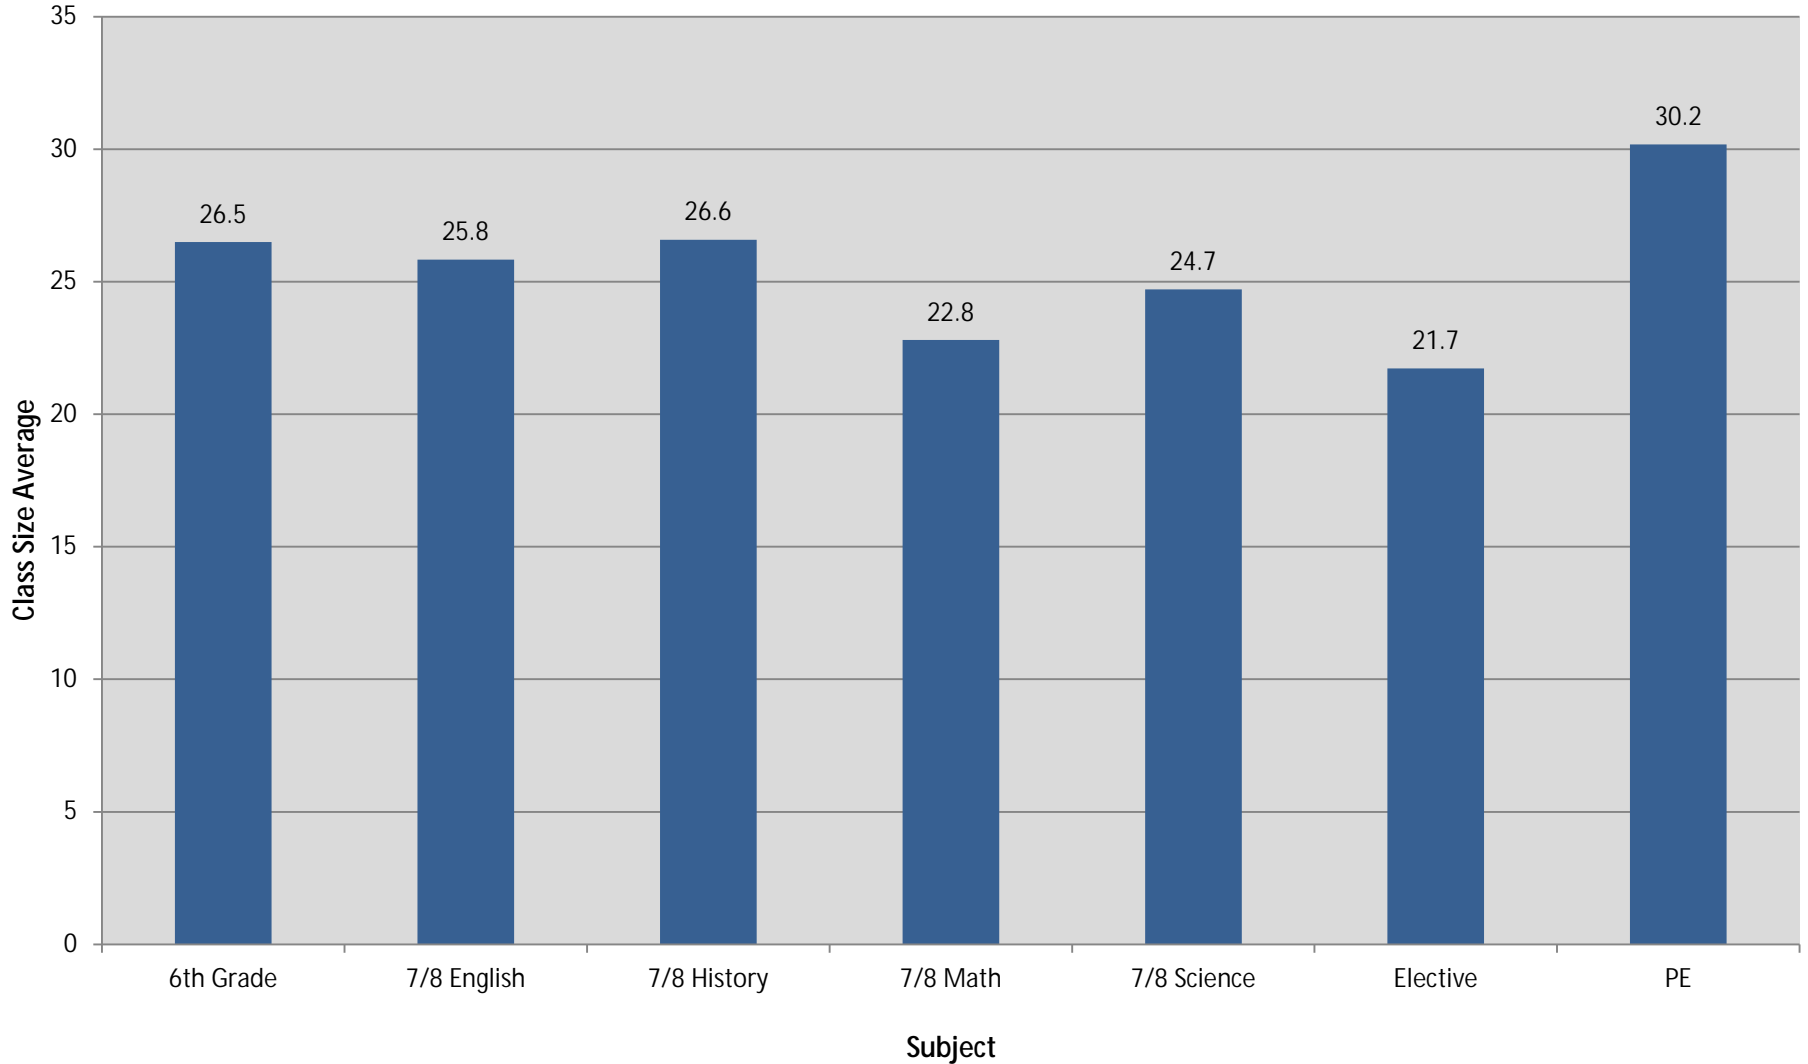

Berkeley Unified School District

Longfellow Class Size Average by Subject