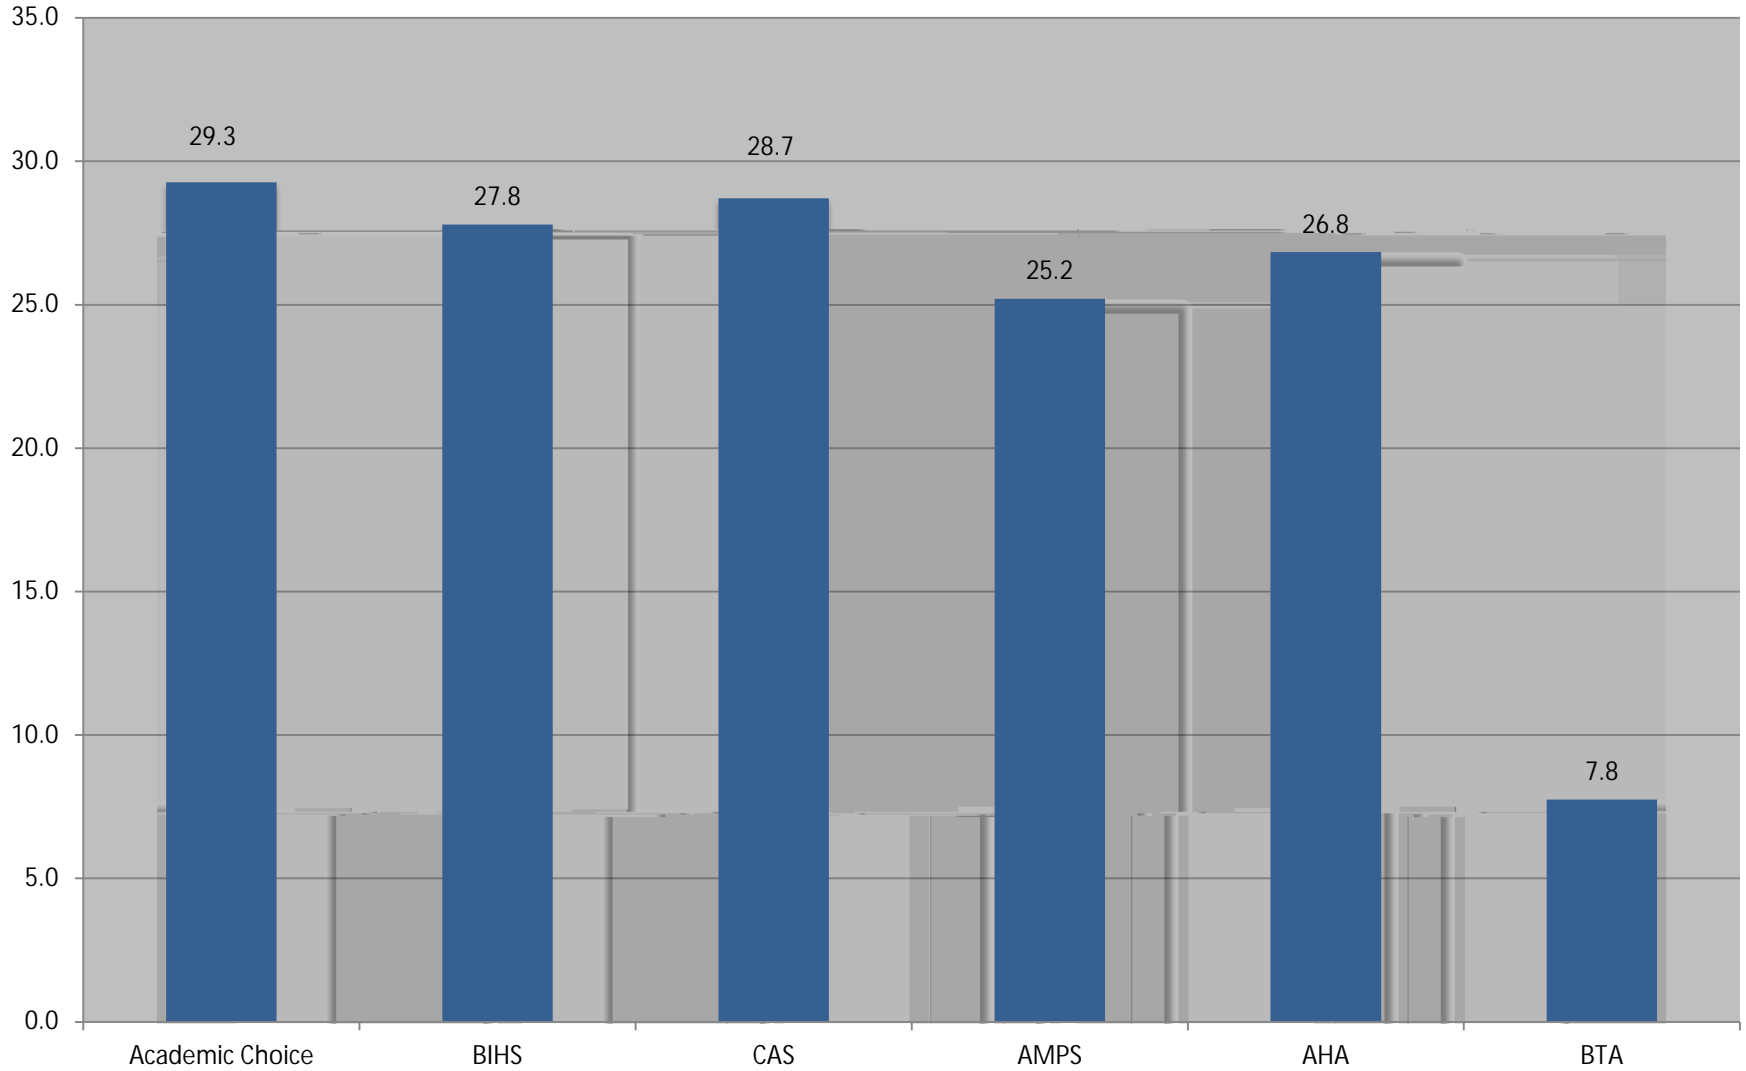

Middle School Class Size Average by Subject*

Berkeley Unified School District

Longfellow Class Size Average by Subject

Berkeley Unified School District

Willard Class Size Average by Subject

Berkeley Unified School District Berkeley High School Overall Average by SLC